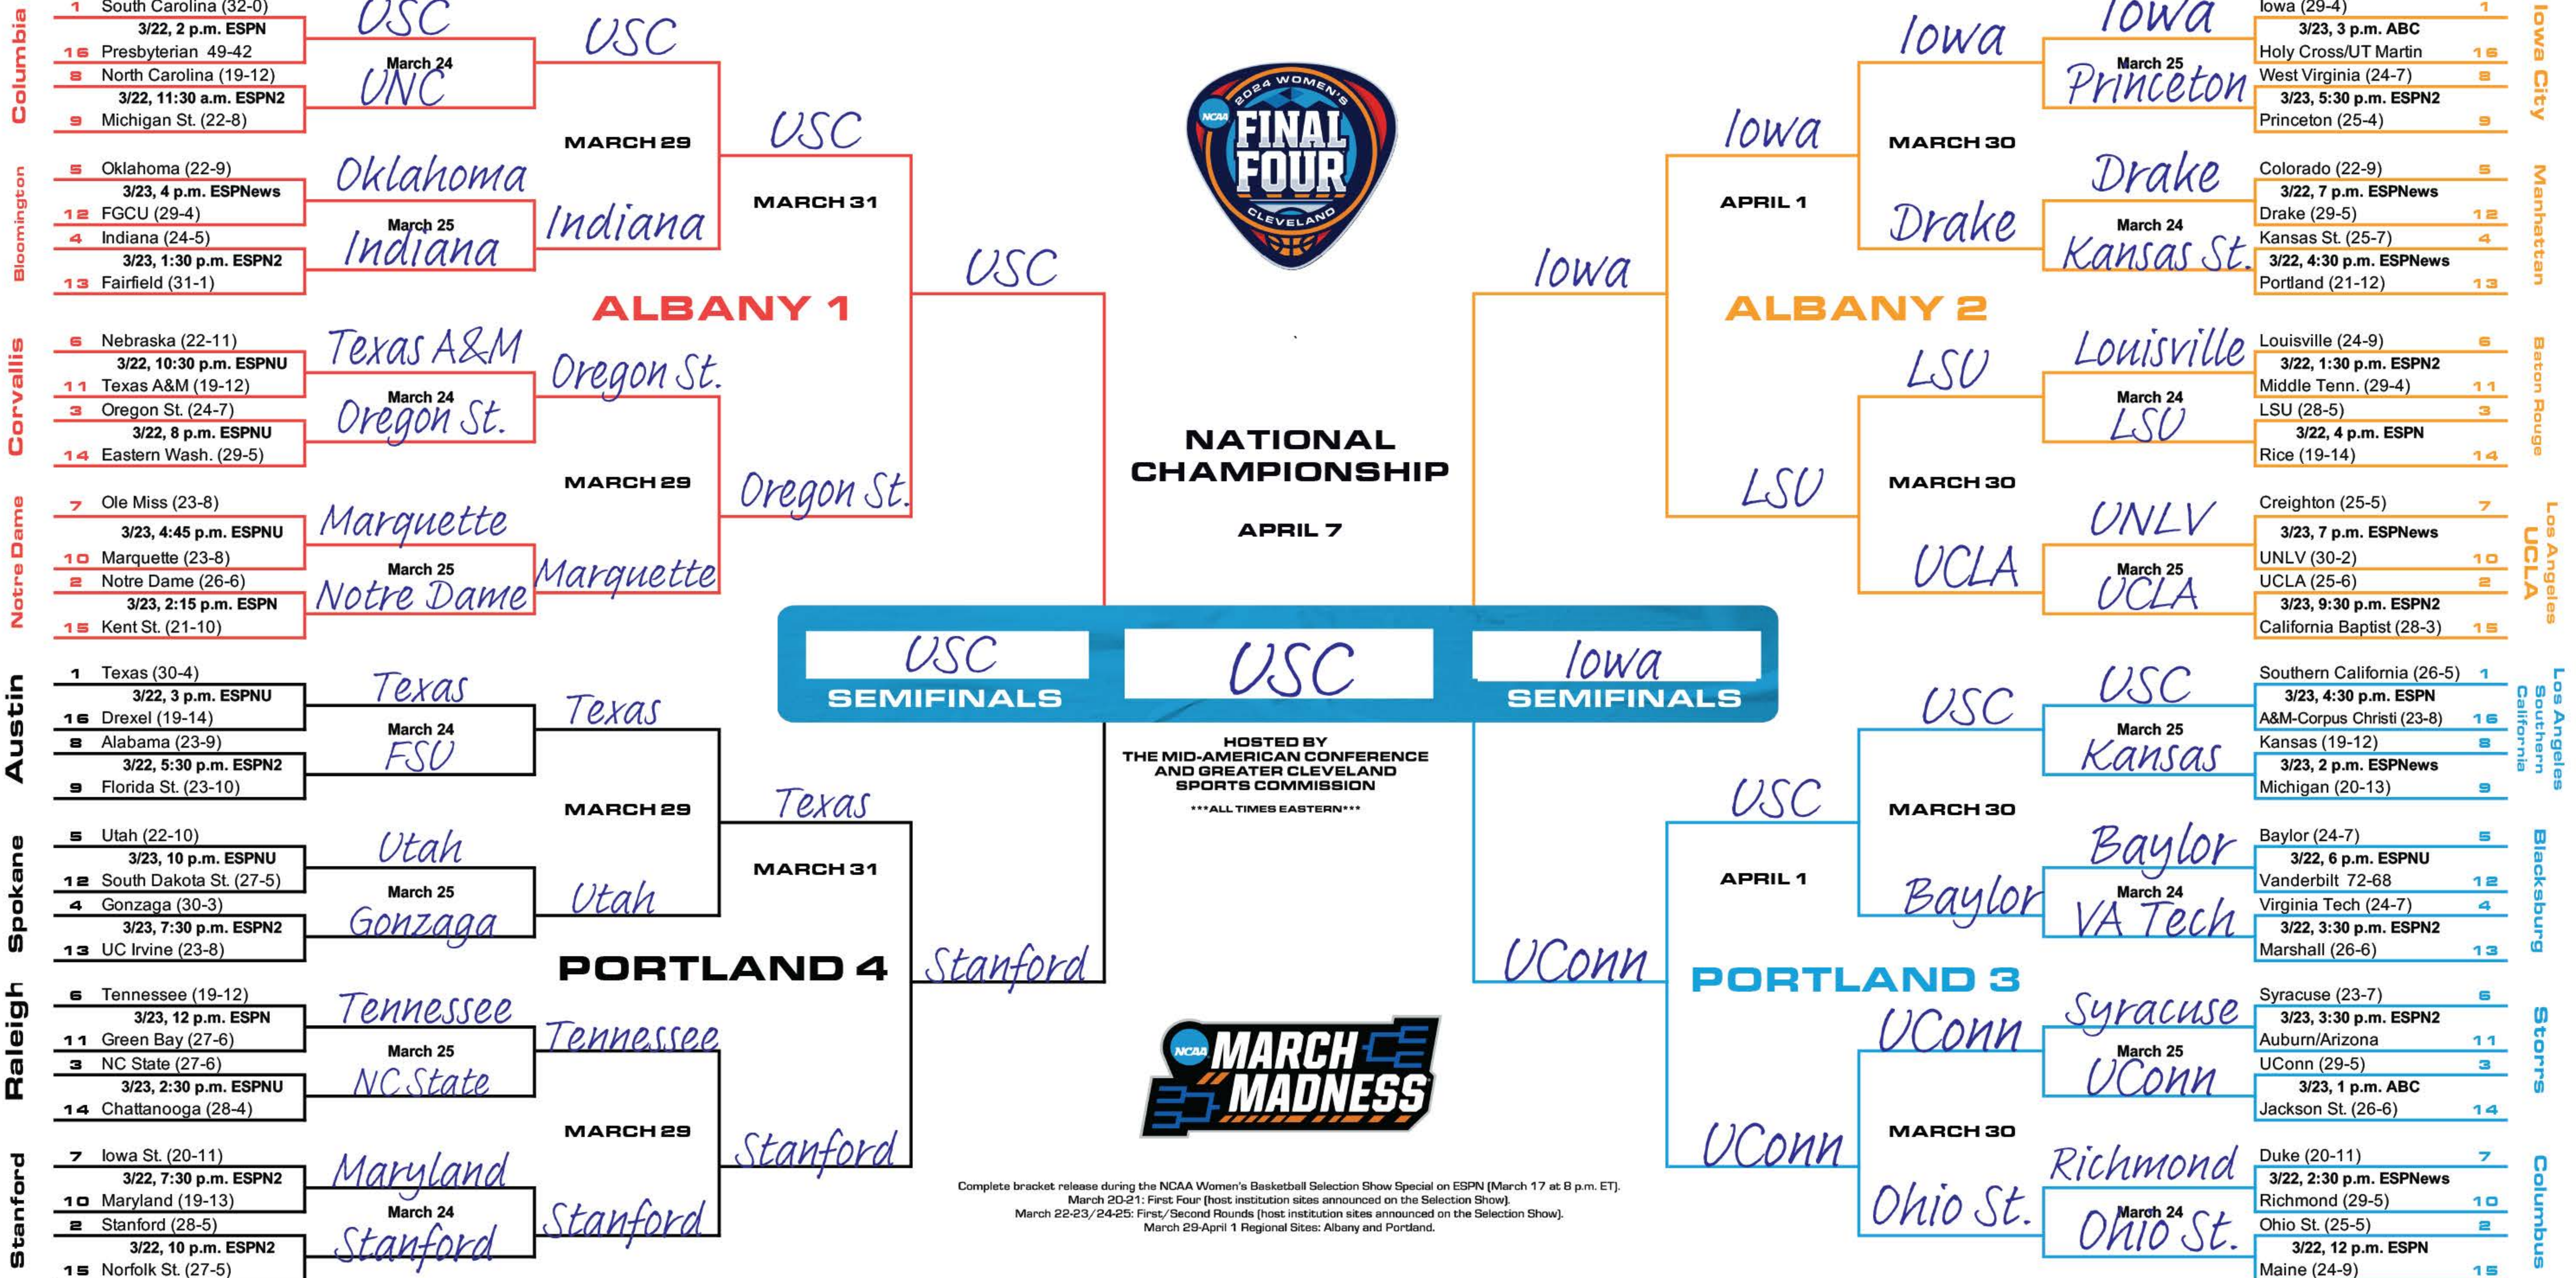

2024 NCAA DIVISION I WOMEN'S BASKETBALL CHAMPIONSHIP

FIRST ROUND MARCH 22-23 **SECOND ROUND** MARCH 24-25 **SWEET SIXTEEN®** MARCH 29-30 **ELITE 8®** MARCH 31-APRIL 1 **NATIONAL SEMIFINALS** APRIL 5 **NATIONAL SEMIFINALS** APRIL 5 **ELITE 8®** MARCH 31-APRIL 1 **SWEET SIXTEEN®** MARCH 29-30 **SECOND ROUND** MARCH 24-25 **FIRST ROUND** MARCH 22-23

FIRST FOUR®

Columbia Sacred Heart (24-9) March 20 7 p.m. ESPN Presbyterian (20-14)	Iowa City Holy Cross (20-12) March 21 9 p.m. ESPN2 UT Martin (16-16)	Starks Auburn (20-11) March 21 7 p.m. ESPN2 Arizona (17-15)	Blacksburg Vanderbilt (22-9) March 20 9 p.m. ESPN Columbia (23-6)
---	---	--	--

Complete bracket release during the NCAA Women's Basketball Selection Show Special on ESPN (March 17 at 8 p.m. ET).
March 20-21: First Four (host institution sites announced on the Selection Show).
March 22-23/24-25: First/Second Rounds (host institution sites announced on the Selection Show).
March 29-April 1: Regional Sites: Albany and Portland.

LORI TRAHAN